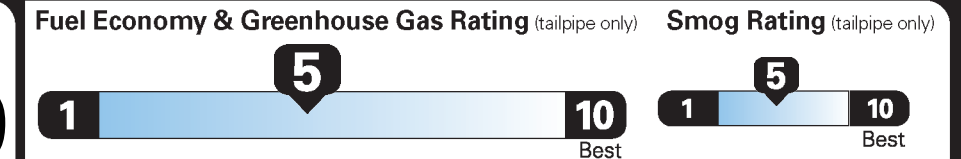

NO CHARGE
NO CHARGE

PRICE INFORMATION

BASE PRICE	\$33,095.00
TOTAL OPTIONS/OTHER	
TOTAL VEHICLE & OPTIONS/OTHER	33,095.00
DESTINATION & DELIVERY	1,095.00

EPA DOT Fuel Economy and Environment

Gasoline Vehicle

Small SUVs range from 16 to 120 MPG. The best vehicle rates 136 MPGe.

You spend
\$1,250
more in fuel costs over 5 years compared to the average new vehicle.

Annual fuel cost
\$1,750

This vehicle emits 384 grams CO₂ per mile. The best emits 0 grams per mile (tailpipe only). Producing and distributing fuel also create emissions; learn more at fueleconomy.gov.