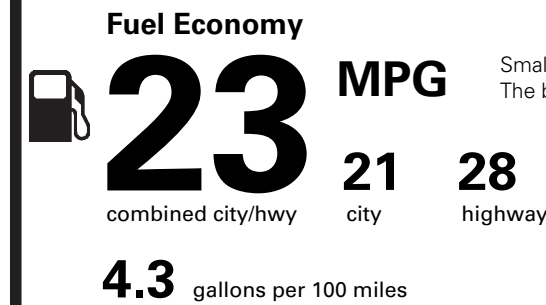

NO CHARGE
NO CHARGE

PRICE INFORMATION

BASE PRICE	\$33,095.00
TOTAL OPTIONS/OTHER	
TOTAL VEHICLE & OPTIONS/OTHER	33,095.00
DESTINATION & DELIVERY	1,095.00

EPA DOT Fuel Economy and Environment

Gasoline Vehicle