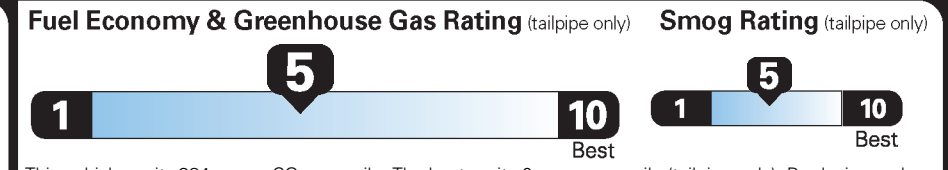

SAFETY/SECURITY

- ADVANCETRAC WITH RSC
- AIRBAGS-DUAL-STAGE FRONT
- AIRBAGS-SIDE IMPACT/SAFETY CANOPY SIDE AIR CURTAINS
- AUTO HIGH BEAMS
- BLIND SPOT DETECTION W/CTA
- PERIMETER ALARM
- PERSONAL SAFETY SYSTEM™
- PRE-COLLISION ASSIST W/AEB
- SOS POST CRASH SYSTEM
- TIRE PRESSURE MONITOR SYS

WARRANTY

- 4YR/50K MILE WARRANTY
- 4YR/50K PICKUPDELIVERY SVC
- 6YR/70K MI POWERTRAIN WARR

INCLUDED ON THIS VEHICLE

1. **EQUIPMENT GROUP 101A**
   •18" PREM PAINTED ALUM WHEELS
   •245/60R18 A/S BSW TIRES

(MSRP)

2,065.00

OPTIONAL EQUIPMENT/OTHER

1. .245/60R18 A/S BSW TIRES
   CARGO ACCESSORIES/MAT PACKAGE
   DURABLE LIGHTWGT RUBR CRGO MAT
   RR BUMPER PROTECTOR
   ALL-WEATHER FLOOR LINERS
   50 STATE EMISSIONS

275.00

NO CHARGE

PRICE INFORMATION

BASE PRICE	$41,040.00
TOTAL OPTIONS/OTHER	2,340.00
TOTAL VEHICLE & OPTIONS/OTHER	43,380.00
DESTINATION & DELIVERY	995.00
TOTAL BEFORE DISCOUNTS	44,375.00
EQUIPMENT GROUP SAVINGS	- 250.00

EPA DOT Fuel Economy and Environment

Gasoline Vehicle

Fuel Economy

23 MPG
combined city/hwy

21 city
26 highway

4.3 gallons per 100 miles

Small SUVs range from 16 to 120 MPG. The best vehicle rates 136 MPGe.

You spend **$1,250** more in fuel costs over 5 years compared to the average new vehicle.

Annual fuel cost **$1,750**

This vehicle emits 384 grams CO₂ per mile. The best emits 0 grams per mile (tailpipe only). Producing and distributing fuel also create emissions; learn more at fueleconomy.gov.

Actual results will vary for many reasons, including driving conditions and how you drive and maintain your vehicle. The average new vehicle gets 27 MPG and costs $7,500 to fuel over 5 years. Cost estimates are based on 15,000 miles per year at $2.70 per gallon. MPG is miles per gasoline gallon equivalent. Vehicle emissions are a significant cause of climate change and smog.

fueleconomy.gov

Calculate personalized estimates and compare vehicles

GOVERNMENT 5-STAR SAFETY RATINGS

Overall Vehicle Score ★★★★★
Based on the combined ratings of frontal, side and rollover. Should ONLY be compared to other vehicles of similar size and weight.

Frontal Crash	Driver Passenger	★★★★★
Based on the risk of injury in a frontal impact. Should ONLY be compared to other vehicles of similar size and weight.		
Side Crash	Front seat Rear seat	★★★★★
Based on the risk of injury in a side impact.		
Rollover		★★★★
Based on the risk of rollover in a single-vehicle crash.		

Star ratings range from 1 to 5 stars (★★★★★), with 5 being the highest. Source: National Highway Traffic Safety Administration (NHTSA). www.safercar.gov or 1-888-327-4236

THE LINCOLN WAY™ APP
Your Dashboard of Services & Features

1. Download the Lincoln Way app* and you can:
2. Remotely start, lock and unlock your vehicle
   - Locate your vehicle and check approximate fuel range
   - Receive vehicle health alerts

The Lincoln Connect™ modem is active and sending vehicle data (e.g., diagnostics) to Lincoln. See in-vehicle Settings for connectivity options.

*Compatible with select smartphone platforms. Lincoln Connect service required (see App Terms for more information). Connected service and related feature functionality is subject to compatible AT&T-network availability. Evolving technology/cellular networks may affect functionality and availability, or continued provision of some features, prohibiting them from functioning. Message and data rates may apply. See your local Lincoln website for our privacy policy.

Lincoln Protect™

Insist on Lincoln Protect! The only extended service plan fully backed by Lincoln and honored at every Lincoln dealership in the U.S., Canada and Mexico. See your Lincoln dealer or visit www.LincolnOwner.com

RAMP ONE	CC51	CONVOY	Whether you decide to lease or finance your vehicle, you'll find the choices that are right for you. See your Lincoln Dealer for details or visit www.lincolnafs.com.	TOTAL MSRP $44,125.00
RAMP TWO	ITEM #: 45-J220 O/T 2			
This label is affixed pursuant to the Federal Automobile Information Disclosure Act. Gasoline, License, and Title Fees, State and Local taxes are not included. Dealer installed options or accessories are not included unless listed above.			LK061 N RD 2X 015 000071 10 06 20